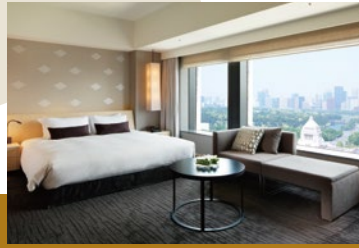

TOKYU HOTELS

Family of Brands

TOKYU HOTEL

★★★★★