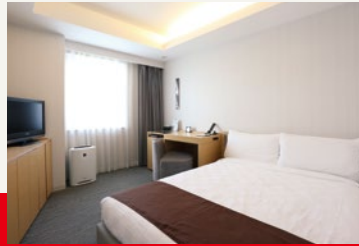

New Hotels

Urayasu / Tokyo Bay Area

TOKYO BAY TOKYU HOTEL

Scheduled to open in May 2018 (Approximately 640 guest rooms)

- Excellent access to Tokyo Disney Resort
- Rooms to offer stunning views of Tokyo Bay