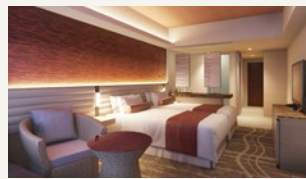

New Hotels

Urayasu / Tokyo Bay Area

TOKYO BAY TOKYU HOTEL

Scheduled to open in May 2018 (Approximately 640 guest rooms)

- Excellent access to Tokyo Disney Resort
- Rooms to offer stunning views of Tokyo Bay