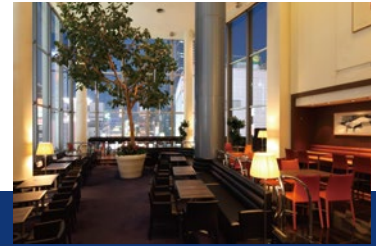

EXCEL HOTEL TOKYU

★★★★