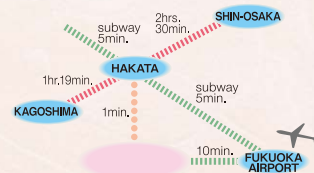

DIRECTIONS

30 minutes from Los Angeles International Airport by car/shuttle bus

New hotels

3-19-17 Takanawa, Minato-ku,
Tokyo 108-0074, Japan

DIRECTIONS

65 minutes from Narita International Airport to Shinagawa station by airport bus

71 minutes from Narita International Airport to Shinagawa station by N'EX (Narita exp.)

30 minutes from Tokyo International Airport (Haneda) to Shinagawa station by train (KEIKYU)

2-1-1 Hakataeki-Higashi, Hakata-ku,
Fukuoka 812-0013, Japan

Scheduled to open in 2019 autumn

DIRECTIONS

1 minute walk from Hakata railway station

10 minutes by subway from Fukuoka Airport

Miyako Hybrid Hotel Torrance, California

21381 S. Western Avenue, Torrance, CA 90501, USA
Phone: +1-310-212-5111 Fax: +1-310-212-5112