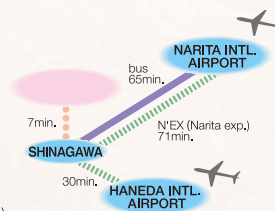

DIRECTIONS

30 minutes from Los Angeles International Airport by car/shuttle bus

New hotels

3-19-17 Takanawa, Minato-ku,
Tokyo 108-0074, Japan

DIRECTIONS

65 minutes from Narita International Airport to Shinagawa station by airport bus

71 minutes from Narita International Airport to Shinagawa station by N'EX (Narita exp.)

30 minutes from Tokyo International Airport (Haneda) to Shinagawa station by train (KEIKYU)

2-1-1 Hakataeki-Higashi, Hakata-ku,
Fukuoka 812-0013, Japan

Scheduled to open in 2019 autumn

DIRECTIONS

1 minute walk from Hakata railway station

10 minutes by subway from Fukuoka Airport

Miyako Hybrid Hotel Torrance, California

21381 S. Western Avenue, Torrance, CA 90501, USA
Phone: +1-310-212-5111 Fax: +1-310-212-5112