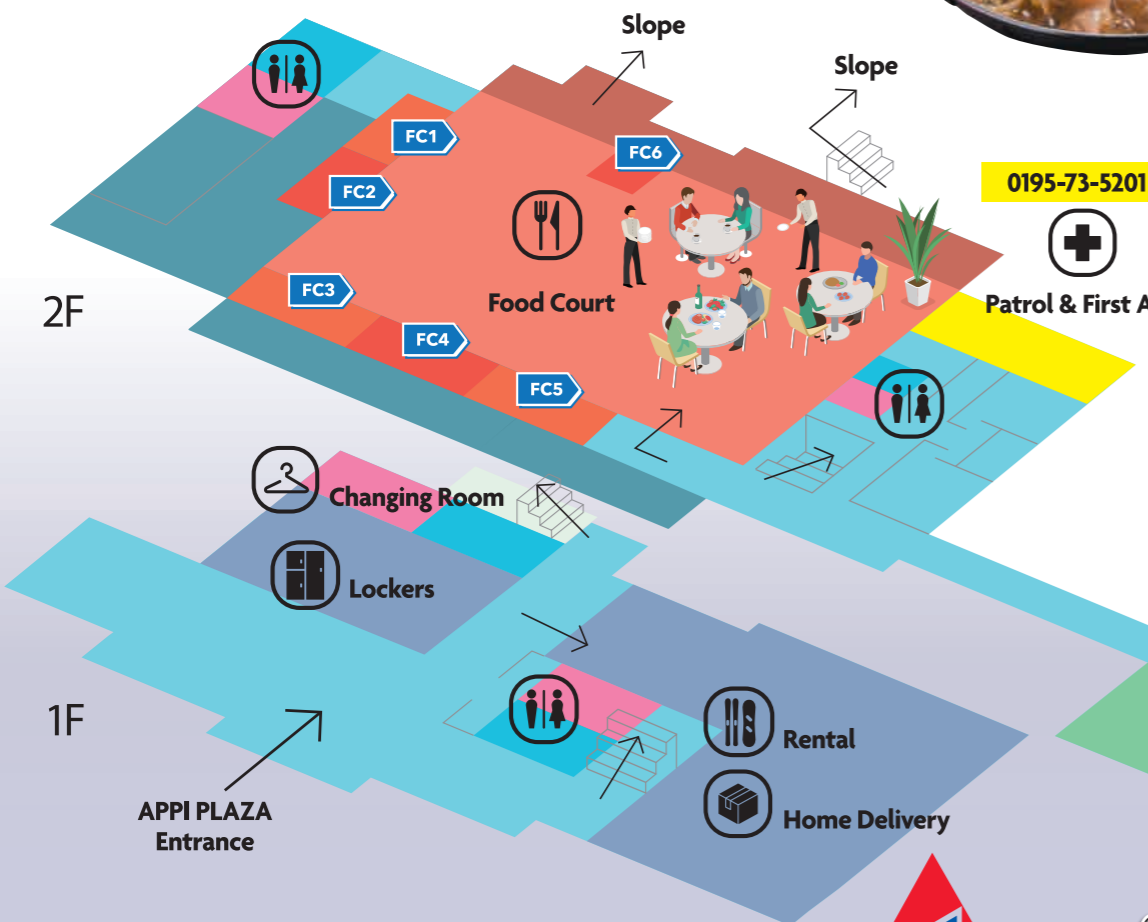

SHOPPING

Fulfill winter resort life with affordable accessories and Luxurywear for winter. Enjoy your shopping with a wide selection and acknowledged staff.

Souvenir Shop

RC1

A gift shop
Taste the "Made in Appi Kogen". Original yogurt and cookies here.

Sports Shop

RC2

Sports goods shop
Toys for kids and wear and gear.
You can purchase from wide selection.

Goldwin

RC3

One of the best brands
Goldwin's official shop has International line, accessories, and junior size.
You will find the perfect outfit here.

Ski & Snowboard school

Appi Ski & Snowboard School offers lessons with the motto "New, Fun, and Scientific" in response to the evolution and diversification of equipment and changes in the environment with the times. You will improve immediately with good snow quality in Appi Kogen Ski Resort

Happy Kids Junior School

Magic lesson is for children who have never skied before or have tried once but can't ski by themselves.

Nature & Activities

Appi Kogen is a wonderland of activities that you can enjoy every season throughout the year in blessed nature. Let your hair down in Appi Kogen, which is full of activities both outdoors and indoors!

RENTAL

The latest models of rental skis and snowboards within 3 years are available in Appi Kogen. A full line-up of "Resort Station +" that handles high-end and new style models. If you make a reservation online, the procedure is easy and reliable! Please come without worry.

SALOMON ATOMIC RENTAL STATION