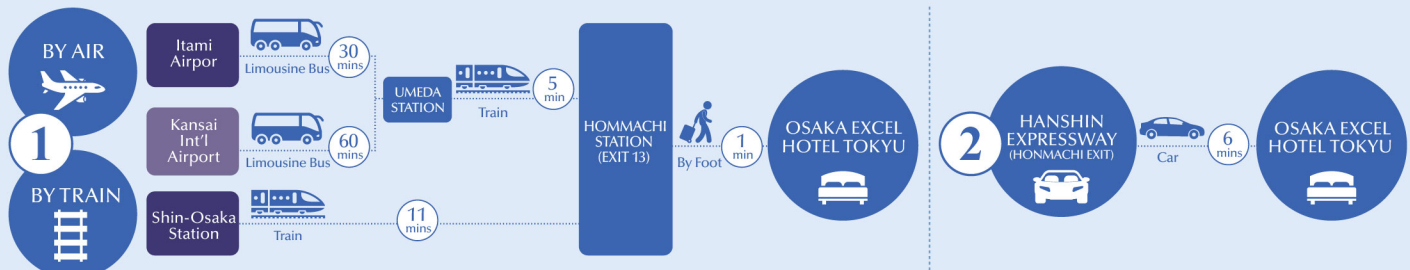

OSAKA EXCEL HOTEL TOKYU

4-1-15, Kyutaromachi, Chuo-ku, Osaka, Japan
TEL: (81) 06-6252-0109 / FAX: (81) 06-6252-3109

Our hotel concept of Osaka Kaleidoscope comprises an interior showcasing Osaka's lively, opulent atmosphere and a brilliant kaleidoscopic night view from a high-floor front lobby and restaurant. High-floor guestrooms have a view-bath with a commanding perspective on the Midotsuji nightscape.

🕒 Check-In 14:00
Check-Out 11:00

🏊 Gymnasium

🅅 40 Parking Spaces (Charges Apply)

USP

- Unprecedented integration with temple's main gate
- Optimal location for both leisure and business
- Osaka cuisine

Surrounding Attractions

- Shinsekai & Tsutenkaku Tower
- Dotonbori
- Osaka Castle
- Universal Studios Japan™

ACCESS