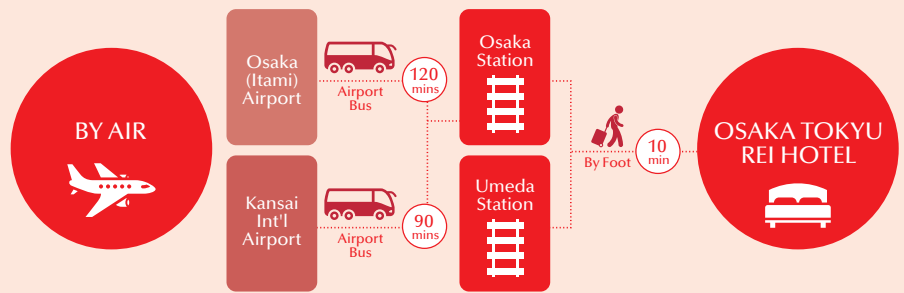

ACCESS

GUEST ROOMS INFORMATION

TYPE	NO. OF ROOMS	SIZE (m²/ft²)	BED SIZE (cm)
SINGLE	230	12~ / 129~	From 110x195
TWIN	113	16.2~ / 174.4~	110x195
DOUBLE	59	13.7 / 147.5	140x195

*All Guest Rooms are equipped with Wi-Fi and LAN Access Internet Connection