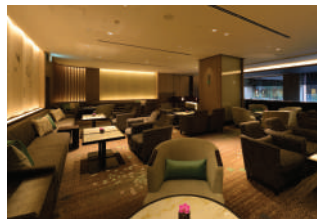

RESTAURANTS

All Day Dining, KAZAHANA	Tea Lounge & Bar, HORIKAWA
Kyoto Cuisine Restaurant: Directed by M.Kurisu, TANKUMA KITAMISE	
The Terrace, HORIKAWA	Chinese Restaurant, STAR HILL

*Room Service Available