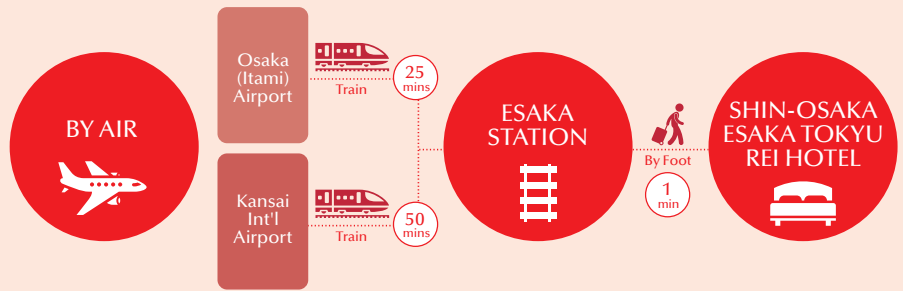

ACCESS

GUEST ROOMS INFORMATION

TYPE	NO. OF ROOMS	SIZE (m²/ft²)	BED SIZE (cm)
SINGLE	210	14.6 / 157	140x195
TWIN	133	18.4 / 198.1	110x195
DELUXE TWIN	8	36.7 / 395	110x195
DOUBLE	12	18.4 / 198.1	180x195

*All Guest Rooms are equipped with Wi-Fi and LAN Access Internet Connection