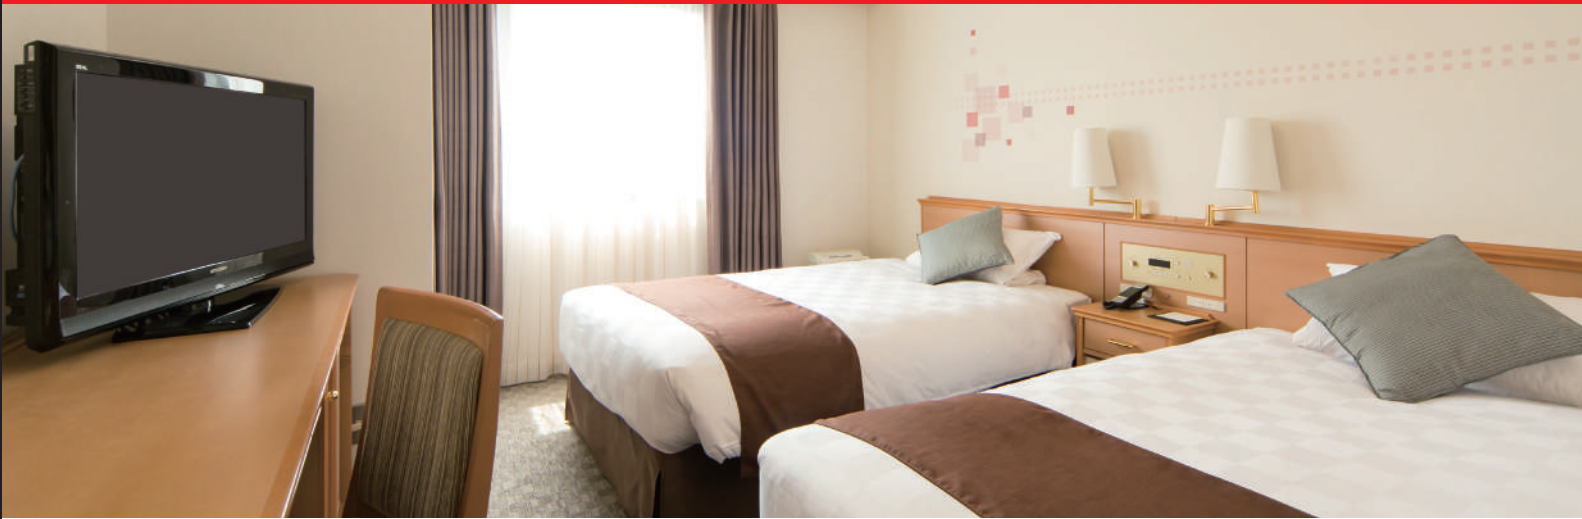

Osaka's Umeda Station is western Japan's busiest terminal, with about 2.5 million commuters a day. The station area is a popular shopping district filled with high-rises and department stores. Landmarks like Osaka Castle and Dotonbori are a 15-minute walk away. Access to nearby cities such as Kyoto and Kobe is also convenient.