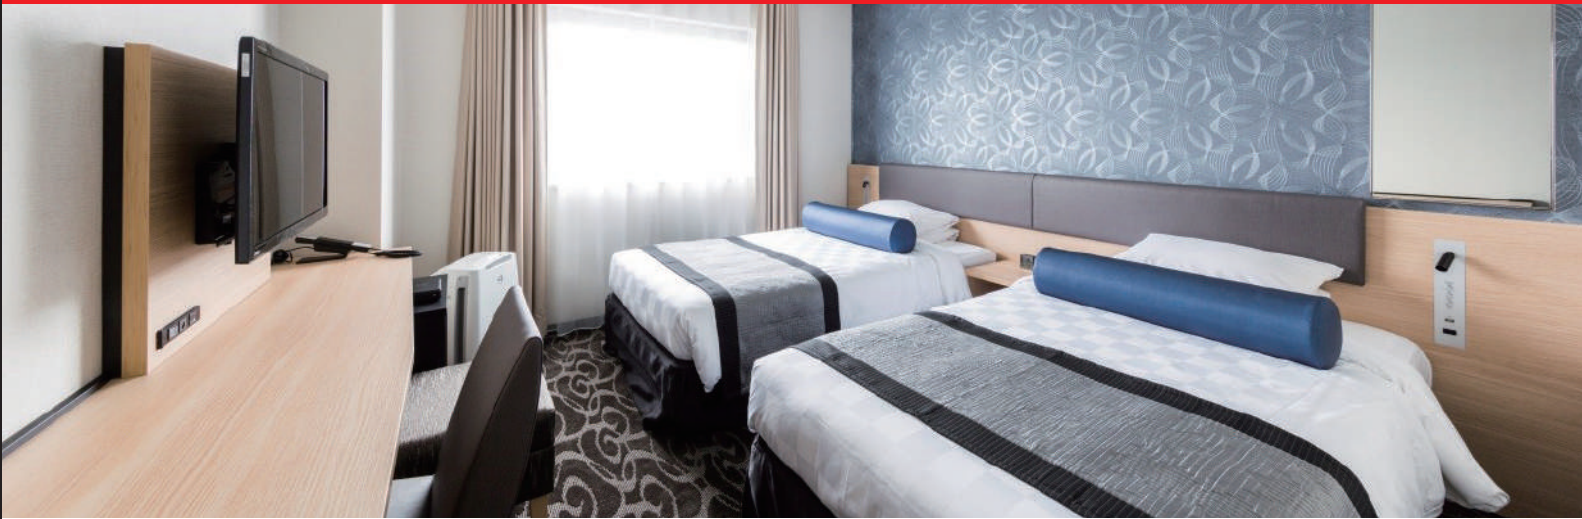

SHIN-OSAKA ESAKA TOKYU REI HOTEL

9-6, Toyotsu-cho, Suita-shi, Osaka 564-0051, Japan
TEL: (81) 6-6338-0109 / FAX: (81) 6-6338-8010

Esaka is a city along the Midosuji subway line, major transportation link between southern and northern Osaka. Key city locations like central Umeda and Minami, as well as Universal Studios Japan, can easily be reached within 30 minutes, making Esaka an ideal hub for business and entertainment. Guestrooms are simple and subtle for a relaxing stay.