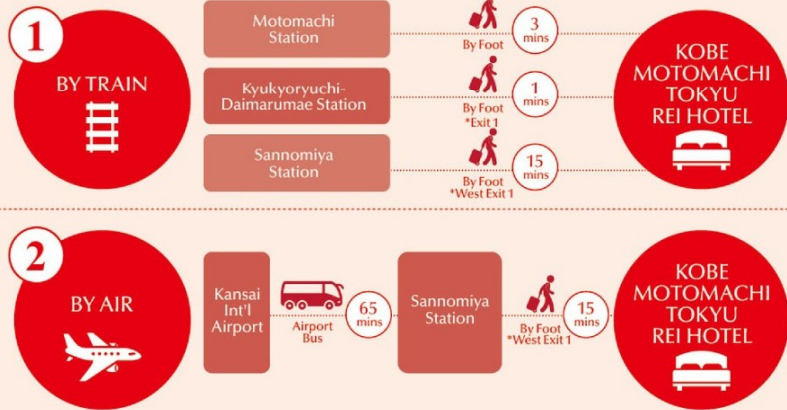

ACCESS

GUEST ROOMS INFORMATION

TYPE	NO. OF ROOMS	SIZE (m²/ft²)	BED SIZE (cm)
SINGLE	115	18 / 194	140x195
TWIN	36	23 / 248	121x195
DOUBLE	39	17.6 / 189	160x195
Deluxe Twin (Barrier-free)	1	35.3 / 380	121x195

*All Guest Rooms are equipped with Wi-Fi and LAN Access Internet Connection

RESTAURANTS

Guest Lounge

*Room Service Not Available

Amadeus	Apollo/Galileo	Sabre	Worldspan
UKBKMT	E0020	439939	UKBKMT

For more information, please visit us at <https://www.tokyuhotelsjapan.com/global/kobemotomachi-t/>