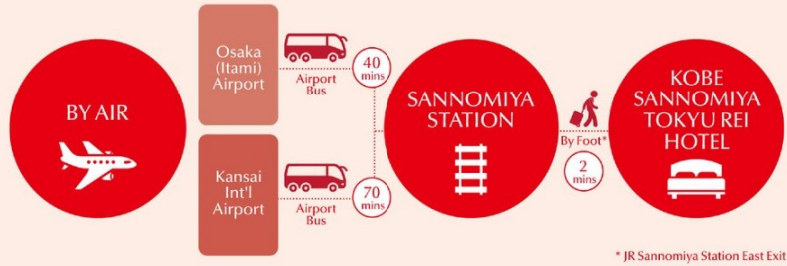

ACCESS

Sannomiya preserves to this day European-style streets where stylish boutiques and cafes are ever-present. Nearby tourist hotspots such as the beautifully lit bay and Mt. Rokko, boasting a beautiful nightscape, are also easily accessed. The hotel is just two minutes from JR Sannomiya. Bright, crisp interiors define the guestroom decor.

GUEST ROOMS INFORMATION

TYPE	NO. OF ROOMS	SIZE (m²/ft²)	BED SIZE (cm)
SINGLE	100	14.9 / 160	120x195
TWIN	86	18.4~ / 198~	From 110x195
DOUBLE	28	16.7 / 180	140x195
TRIPLE	12	19~ / 205~	110x195
OTHER	9	16.7~ / 180~	From 120x195

*All Guest Rooms are equipped with Wi-Fi and LAN Access Internet Connection

RESTAURANTS

Fine Dining & Lounge, TORIKO

*Room Service Not Available

Check-In 15:00
Check-Out 11:00

60 Parking Spaces (Charges Apply)

Banquet Halls, Vending Machine, Coin Laundry

USP

- Sannomiya is center of Kobe and tourists spots can be reached easily

Surrounding Attractions

- Kobe Harborland • Meriken Park
- Kobe Nunobiki Herb Gardens & Ropeway
- Mount Rokko • Kitano Ijinkan-Gai • Nada-Gogo

BANQUET HALLS & MEETING ROOMS

NAME	AREA (m²/ft²)	HEIGHT (m/ft)	CAPACITY				
			BANQUET	RECEPTION	CLASSROOM	THEATRE	SQUARE
Ballroom (Divisible)	290 / 3122	4.5 / 14.7	168	220	180	252	72
Rose	88 / 947	2.7 / 8.9	60	50	42	90	36
Maple	66 / 710	2.6 / 8.5	34	40	36	56	-
Jasmine	30 / 323	2.5 / 8.2	-	-	-	24	-
Olive	28 / 301	2.5 / 8.2	12	-	-	18	-
Lavender	23 / 248	3 / 9.8	12	-	-	18	-

*All Banquet Halls are equipped with Wi-Fi Internet Connection

Amadeus	Apollo/Galileo	Sabre	Worldspan
UKBKST	E0021	407992	UKBKs

For more information, please visit us at <https://www.tokyuhotelsjapan.com/global/kobesannomiya-r/>