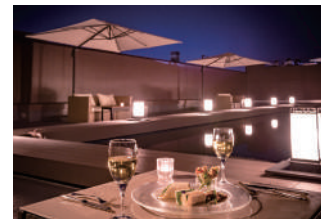

RESTAURANTS

All Day Dining, KAZAHANA	Tea Lounge & Bar, HORIKAWA
Kyoto Cuisine Restaurant: Directed by M.Kurisu, TANKUMA KITAMISE	
The Terrace, HORIKAWA	Chinese Restaurant, STAR HILL

*Room Service Available