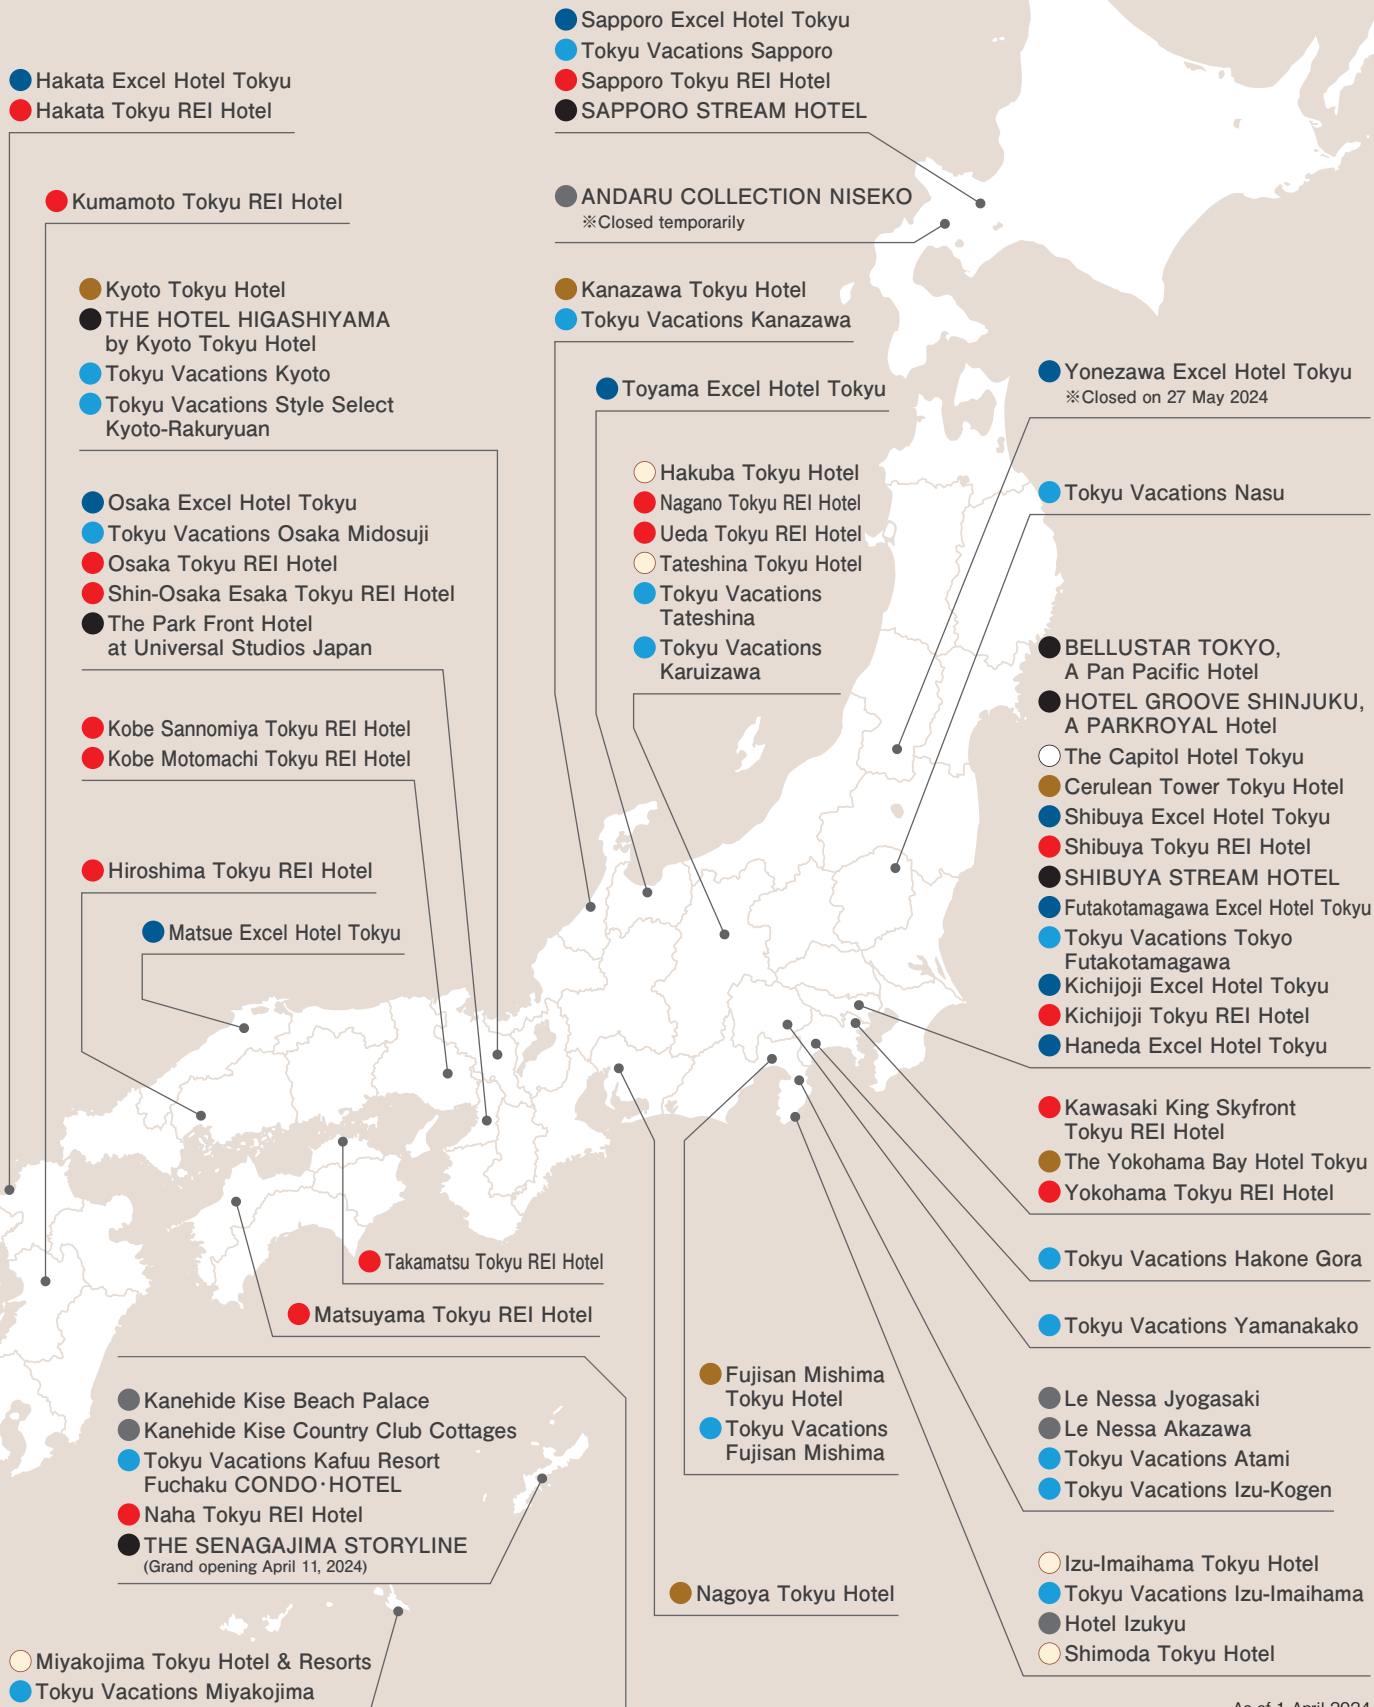

# TOKYU HOTELS GUIDE 2024

English version

 TOKYU HOTELS

Tokyu Hotels has hotels located across Japan, from Hokkaido to Okinawa.

**Tokyu Brand Hotels** ————— A range of premium hotels offering exceptional levels of service and facilities

# New Hotels in 2024

**SAPPORO STREAM HOTEL**  
Grand opening  
January 16, 2024

436 rooms  
Dining and bar, function rooms, shop,  
fitness gym, spa(\*), lounge, terrace, and more  
\*Exclusive for Premium Category Guests  
Address : Minami 4-jo, Nishi 4-1-1, Chuo-ku, Sapporo-shi, Hokkaido  
Directly connected to Susukino Station on the subway

**THE SENAGAJIMA STORYLINE**  
Grand opening  
April 11, 2024

101 rooms  
Restaurant, pool, spa,  
fitness gym, and more  
Address: 155-1 Azasenaga, Tomigusuku-shi, Okinawa  
About 20 minutes by bus (Umikaji Liner) from Naha Airport  
About 10 minutes by car from Naha Airport