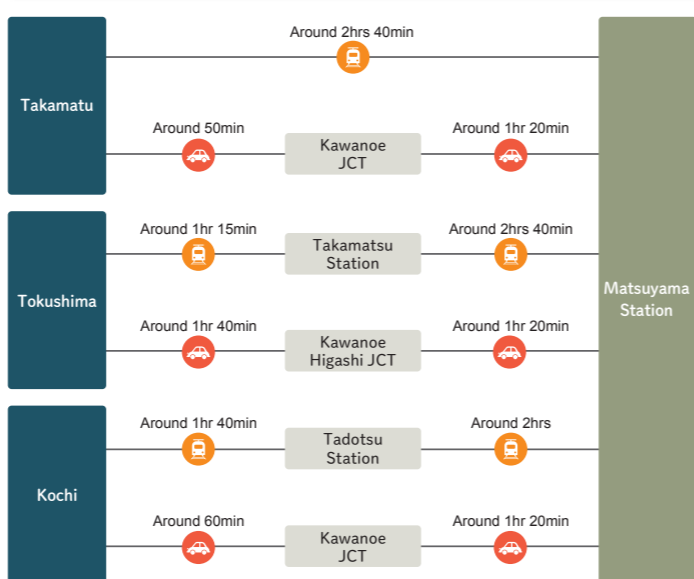

Shikoku Access Map

Let's go all the way for an exclusive experience!

Shikoku, the journey with in.
You will have a special time in the countryside of Shikoku.

Access to Matsuyama

Shinkansen bullet train Train Bus or rent-a-car Ferry () means high-speed ferry Airline

from Osaka

from Hiroshima

from Tokyo

from various places in shikoku

Inquiries/Application

All the photos in this brochure are shown to provide rough images. Your actual experiences are subject to change. Secondary use of these photos is prohibited.

Rural Experience Content
Shikoku, the journey with in.

What Fun! Shikoku

Ehime edition
Matsuyama City
&
Tobe Town
Area