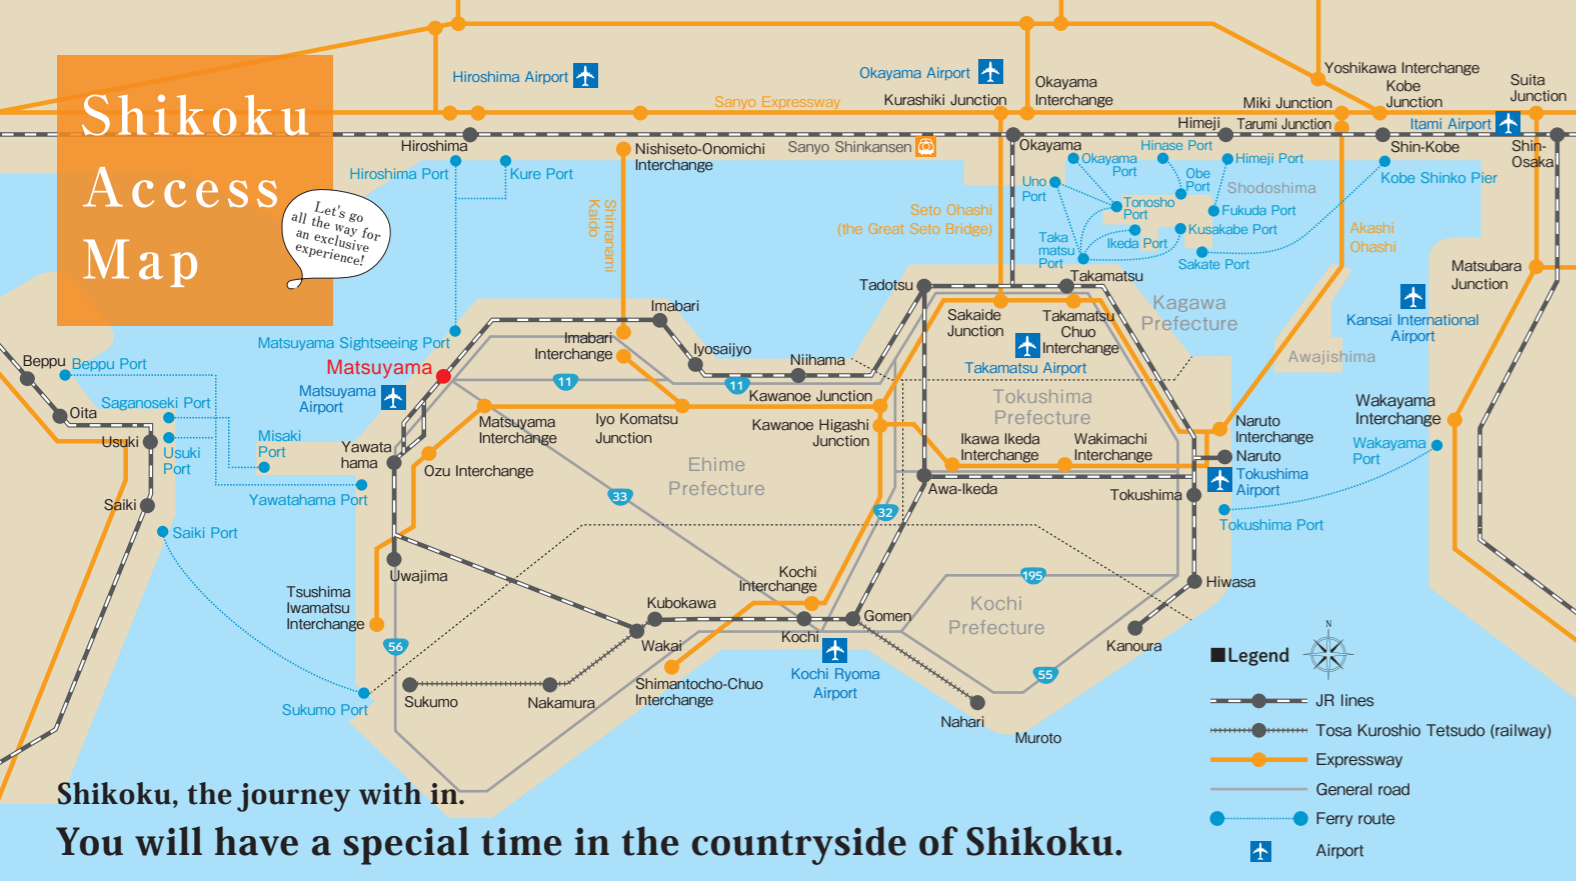

Shikoku Access Map

Let's go all the way for an exclusive experience!

Shikoku, the journey with in.
You will have a special time in the countryside of Shikoku.

Access to Matsuyama

Shinkansen bullet train Train Bus or rent-a-car Ferry () means high-speed ferry Airline

from Osaka

from Hiroshima

from Tokyo

from various places in shikoku

Inquiries/Application

All the photos in this brochure are shown to provide rough images. Your actual experiences are subject to change. Secondary use of these photos is prohibited.

Rural Experience Content
Shikoku, the journey with in.

What Fun! Shikoku

Ehime edition
Matsuyama City
&
Tobe Town
Area