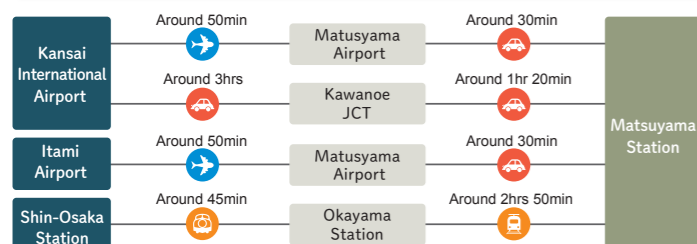

Shikoku Access Map

Let's go all the way for an exclusive experience!

Shikoku, the journey with in.
You will have a special time in the countryside of Shikoku.

Access to Matsuyama

Shinkansen bullet train Train Bus or rent-a-car Ferry () means high-speed ferry Airline

from Osaka

from Hiroshima

from Tokyo

from various places in shikoku

Inquiries/Application

All the photos in this brochure are shown to provide rough images. Your actual experiences are subject to change. Secondary use of these photos is prohibited.

Rural Experience Content
Shikoku, the journey with in.

What Fun! Shikoku

Ehime edition
Matsuyama City
&
Tobe Town
Area