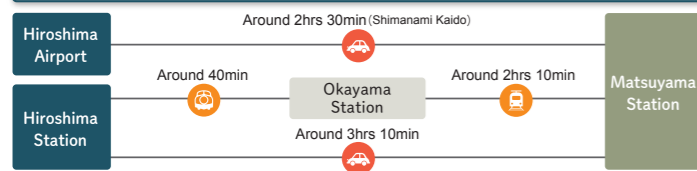

Shikoku Access Map

Let's go all the way for an exclusive experience!

Shikoku, the journey with in.
You will have a special time in the countryside of Shikoku.

Access to Matsuyama

Shinkansen bullet train Train Bus or rent-a-car Ferry () means high-speed ferry Airline

from Osaka

from Hiroshima

from Tokyo

from various places in shikoku

Inquiries/Application

All the photos in this brochure are shown to provide rough images. Your actual experiences are subject to change. Secondary use of these photos is prohibited.

Rural Experience Content
Shikoku, the journey with in.

What Fun! Shikoku

Ehime edition
Matsuyama City
&
Tobe Town
Area