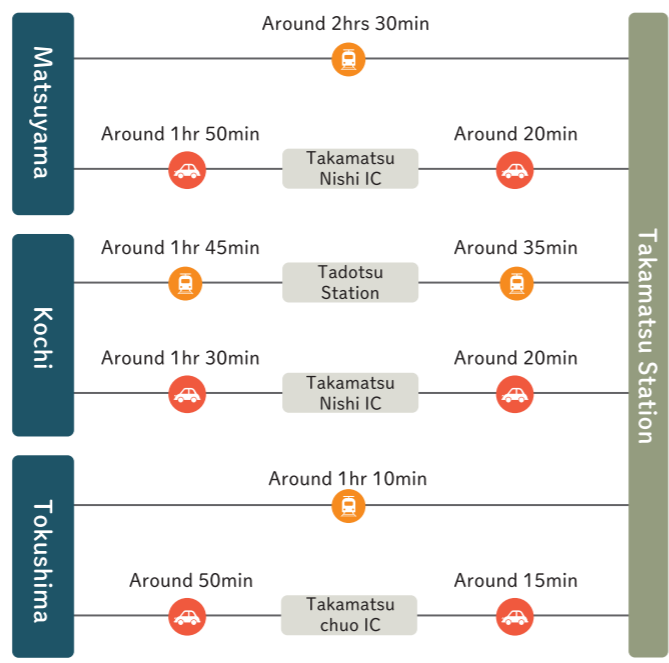

from Takamatsu Airport

from various places in shikoku

Inquiries/Application