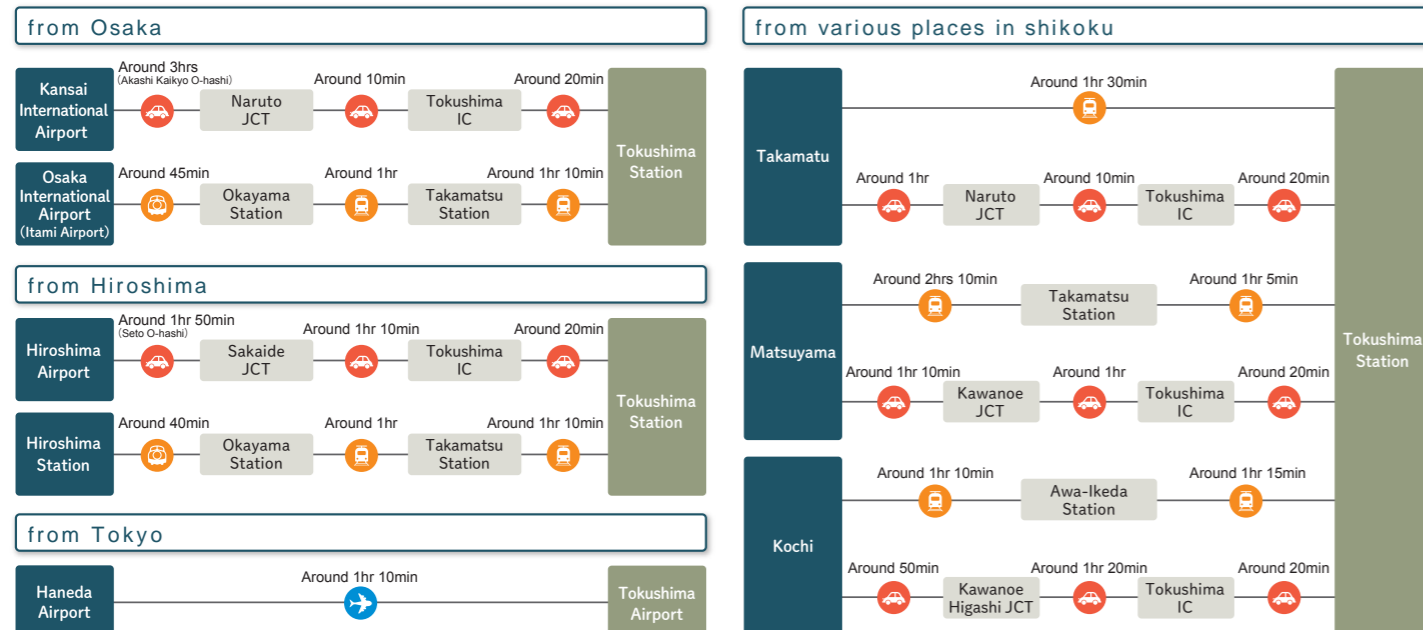

# Shikoku Access Map

Let's go all the way for an exclusive experience!

Shikoku, the journey with in.  
You will have a special time in the countryside of Shikoku.

Rural Experience Content  
Shikoku, the journey with in.

# What Fun! Shikoku

## Access to Tokushima

Shinkansen bullet train Train Bus or rent-a-car Ferry ( ) means high-speed ferry Airline

Inquiries/Application

Tokushima edition  
Tokushima City  
&  
Naruto City  
Areas